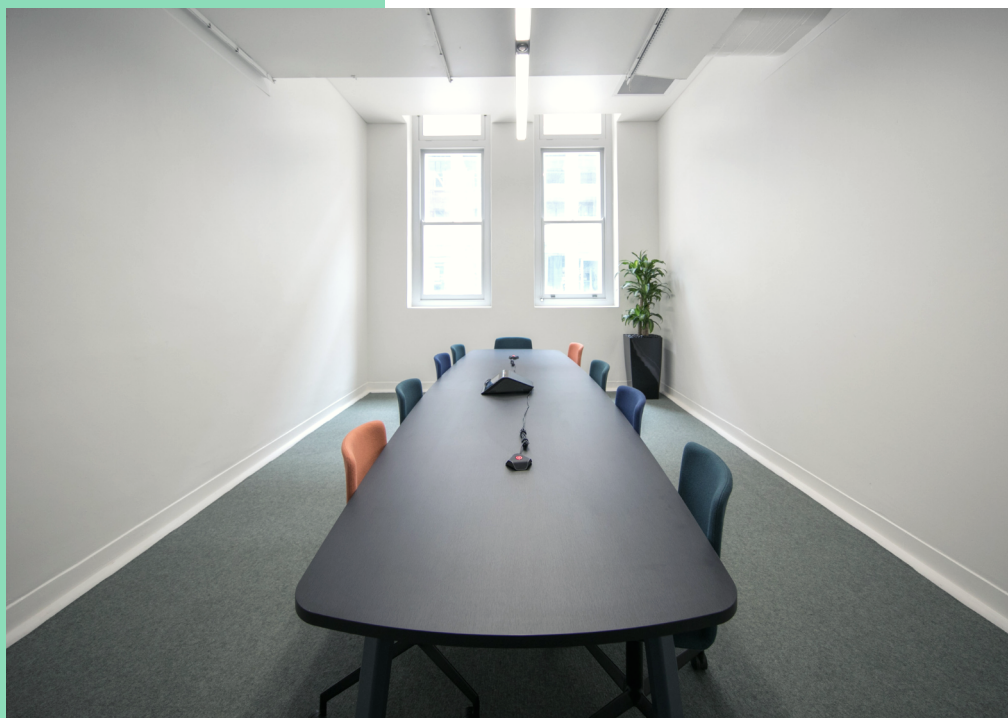

SPACES

THE
LAUNCH
PAD

THE
DECK

THE
GENERATOR

LECTURE
THEATRE

THE
LIBRARY

THE LAUNCH PAD

The hub of the Lot Fourteen precinct, boasting high ceilings, natural lighting and state of the art AV equipment, The Launch Pad is designed to facilitate innovative events of all sizes; including theatre and cocktail style for up to 120 people.

110 Theatre
150 Cocktail

THE DECK

The Deck is a spacious, modern roof terrace with views of the entire Lot Fourteen precinct.

It is available exclusively for approved events which are assessed for suitability upon application.

SIZE
105 m²

CAPACITIES
80 Cocktail

THE GENERATOR

A fresh space with contemporary furniture and full video conferencing facilities, ideal for generating new ideas. Take a break from your office and step into ours to immerse your team in Adelaide's newest innovation precinct and gain a new perspective.

LOCATION

Lot Fourteen
North Terrace
ADELAIDE, SA 5000

ACCESSIBILITY

Wheelchair accessible
via lifts

SIZE
23 m²

CAPACITIES
10 Boardroom

LECTURE THEATRE

Fresh thinking and creative ideas have always found a home in the Lecture Theatre, and now more than ever, this cleverly reimagined space turns its sights to a myriad of events - from high-stakes presentation pitches to drone races, robotics competitions, spirited debates and thought-leading seminars or forums. Its where new ideas come to life and trailblazing discussion commands the floor.