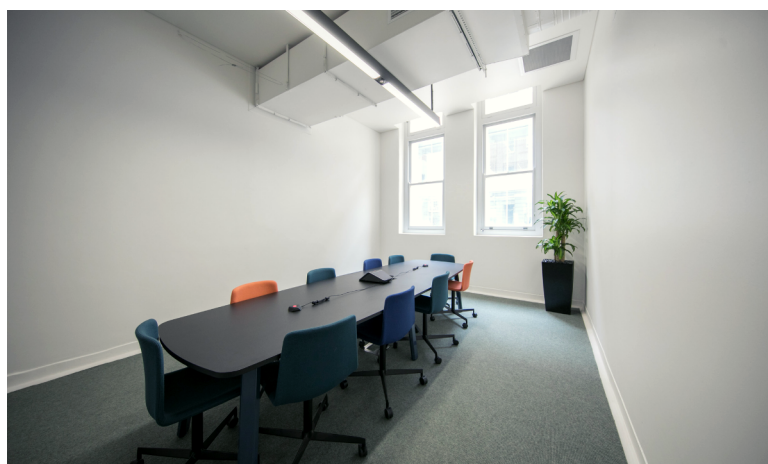

SPACES

THE
LAUNCH
PAD

THE
DECK

THE
GENERATOR

LECTURE
THEATRE

THE
LIBRARY

THE LAUNCH PAD

The hub of the Lot Fourteen precinct, boasting high ceilings, natural lighting and state of the art AV equipment, The Launch Pad is designed to facilitate innovative events of all sizes; including theatre and cocktail style for up to 120 people.

SIZE
105 m²

CAPACITIES
80 Cocktail

THE GENERATOR

A fresh space with contemporary furniture and full video conferencing facilities, ideal for generating new ideas. Take a break from your office and step into ours to immerse your team in Adelaide's newest innovation precinct and gain a new perspective.

LOCATION

Lot Fourteen
North Terrace
ADELAIDE, SA 5000

ACCESSIBILITY

Wheelchair accessible
via lifts

SIZE
23 m²

CAPACITIES
10 Boardroom

LECTURE THEATRE

Fresh thinking and creative ideas have always found a home in the Lecture Theatre, and now more than ever, this cleverly reimagined space turns its sights to a myriad of events - from high-stakes presentation pitches to drone races, robotics competitions, spirited debates and thought-leading seminars or forums. Its where new ideas come to life and trailblazing discussion commands the floor.