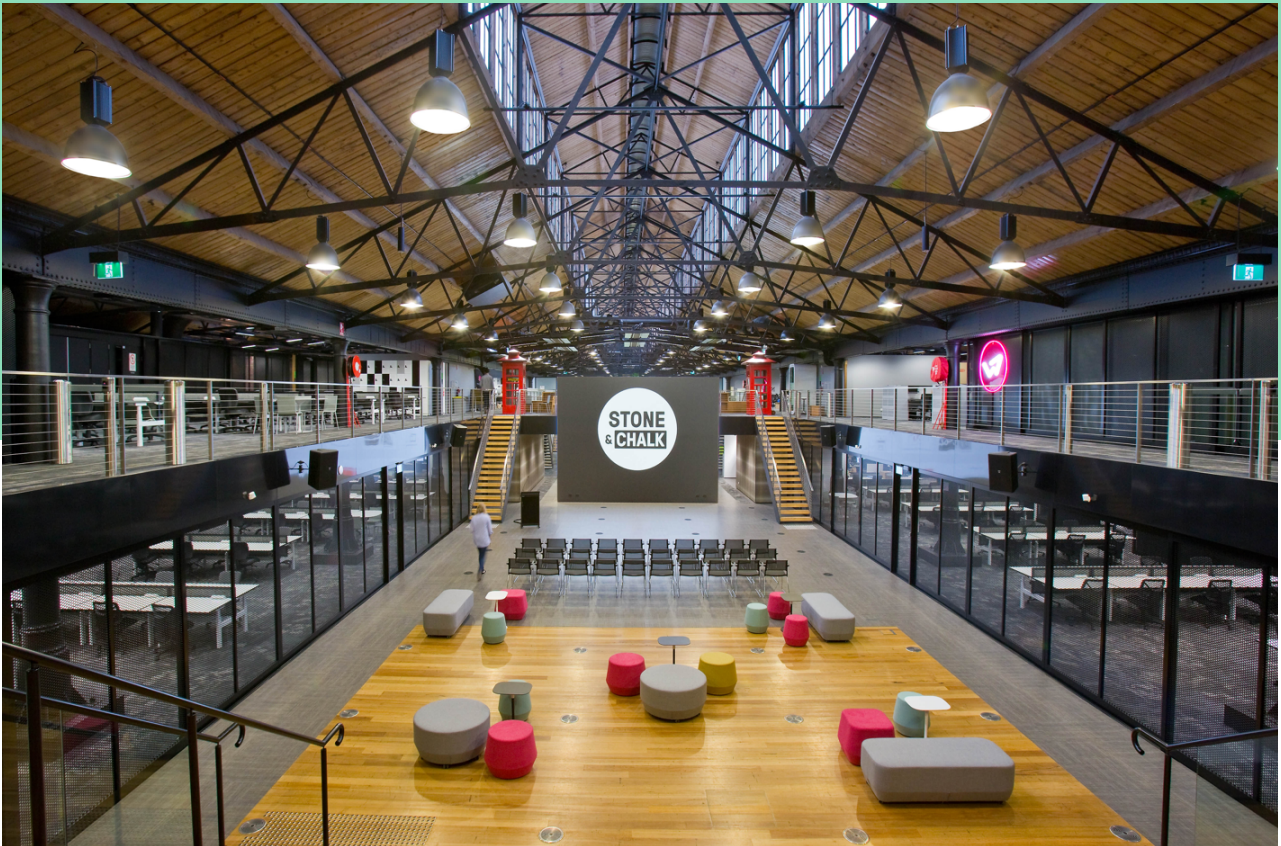

**STONE
& CHALK**

**STONE
& CHALK**

MELBOURNE SPACES GUIDE

#VicInnovationHub

Located in the heart of the city, yet connected to nature, our spaces balance rustic qualities with technology, provide an inviting contrast between work and play and are architecturally-designed to promote connection and collaboration between teams and team mates, clients and customers. Whether you need a meeting room for two or mojitos for 250, we make it happen.

SPACES

THE
STUDIO

THE
AMPITHEATRE

THE
KITCHEN

THE
BOARDROOM

THE STUDIO

TO BE UPDATED

A space with earthy hues filled with natural light, perfect for large scale events, including theatre style gatherings, workshops and cocktails up to 120 people.

THE AMPHITHEATRE

TO BE UPDATED

With natural & rustic finishes and a twist of modern lighting, it sets the mood for networking. The space is perfect for cocktail parties up to 100 people, or can host up to 250 in conjunction with The Gallery.